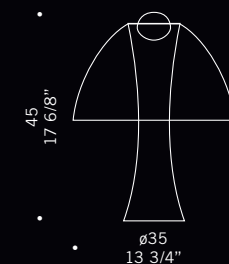

OXYGENE TO
1x100W E27
cupola argentata
decor silver sphere
1x70W E27
alogeno chiara
clear halogen

CE

IP20

Oxygene / design Francesco Dei Rossi

OXYGENE LO
1x60W E14
sferetta chiara
little sphere
1x40W E14
cupola argentata
decor silver sphere