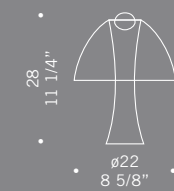

OXYGENE TO
1x100W E27
cupola argentata
decor silver sphere
1x70W E27
alogeno chiara
clear halogen

CE

IP20

Oxygene / design Francesco Dei Rossi

OXYGENE LO
1x60W E14
sferetta chiara
little sphere
1x40W E14
cupola argentata
decor silver sphere